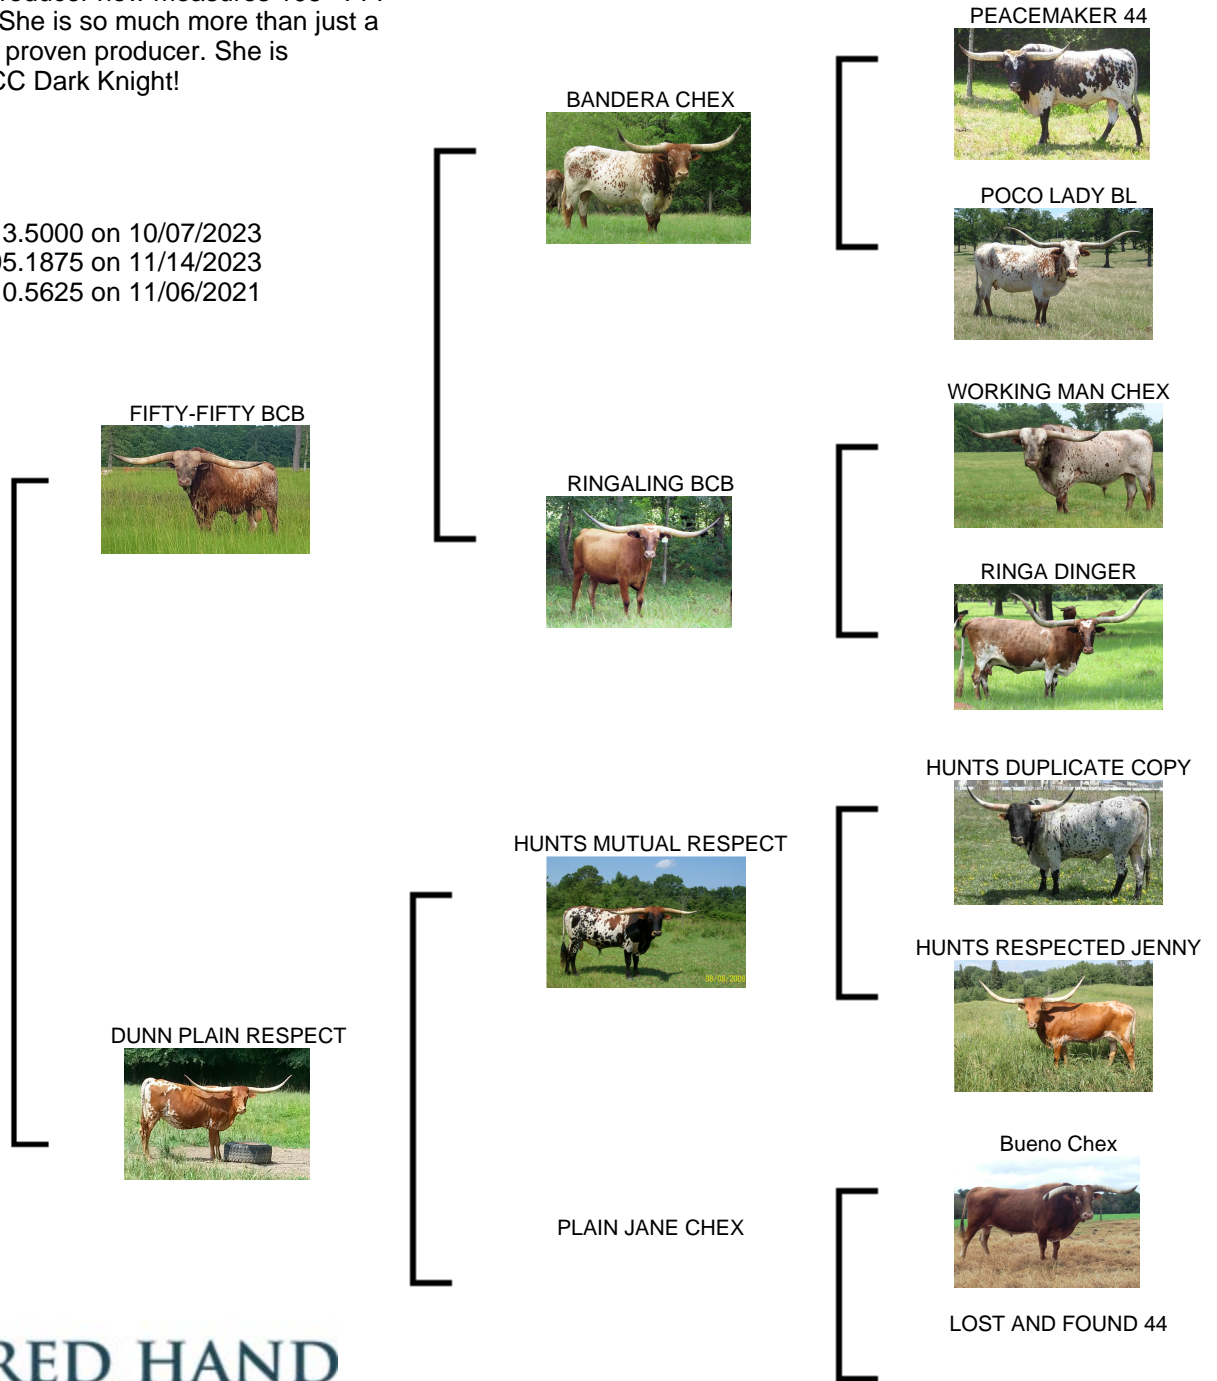

**||DUNN LUCKY DICE ||**

**Date of Birth:** 11/14/2012  
**Registration 1:** CI284244  
**Breeder:** Nancy C. Dunn  
**Owner:** Cold Copper Ranch

Courtesy of Cold Copper Ranch Jacee Smith

What can you say about perfection, Lucky Dice is perfect in every way! Fantastic producer now measures 105" TTT and the 9th largest TTT. She is so much more than just a pretty face, she is a true, proven producer. She is currently bred back to PCC Dark Knight!

**Total Horn:** 113.5000 on 10/07/2023  
**TTT:** 105.1875 on 11/14/2023  
**Composite:** 210.5625 on 11/06/2021

**||DUNN LUCKY DICE ||**

<http://www.hiredhandsoftware.com>