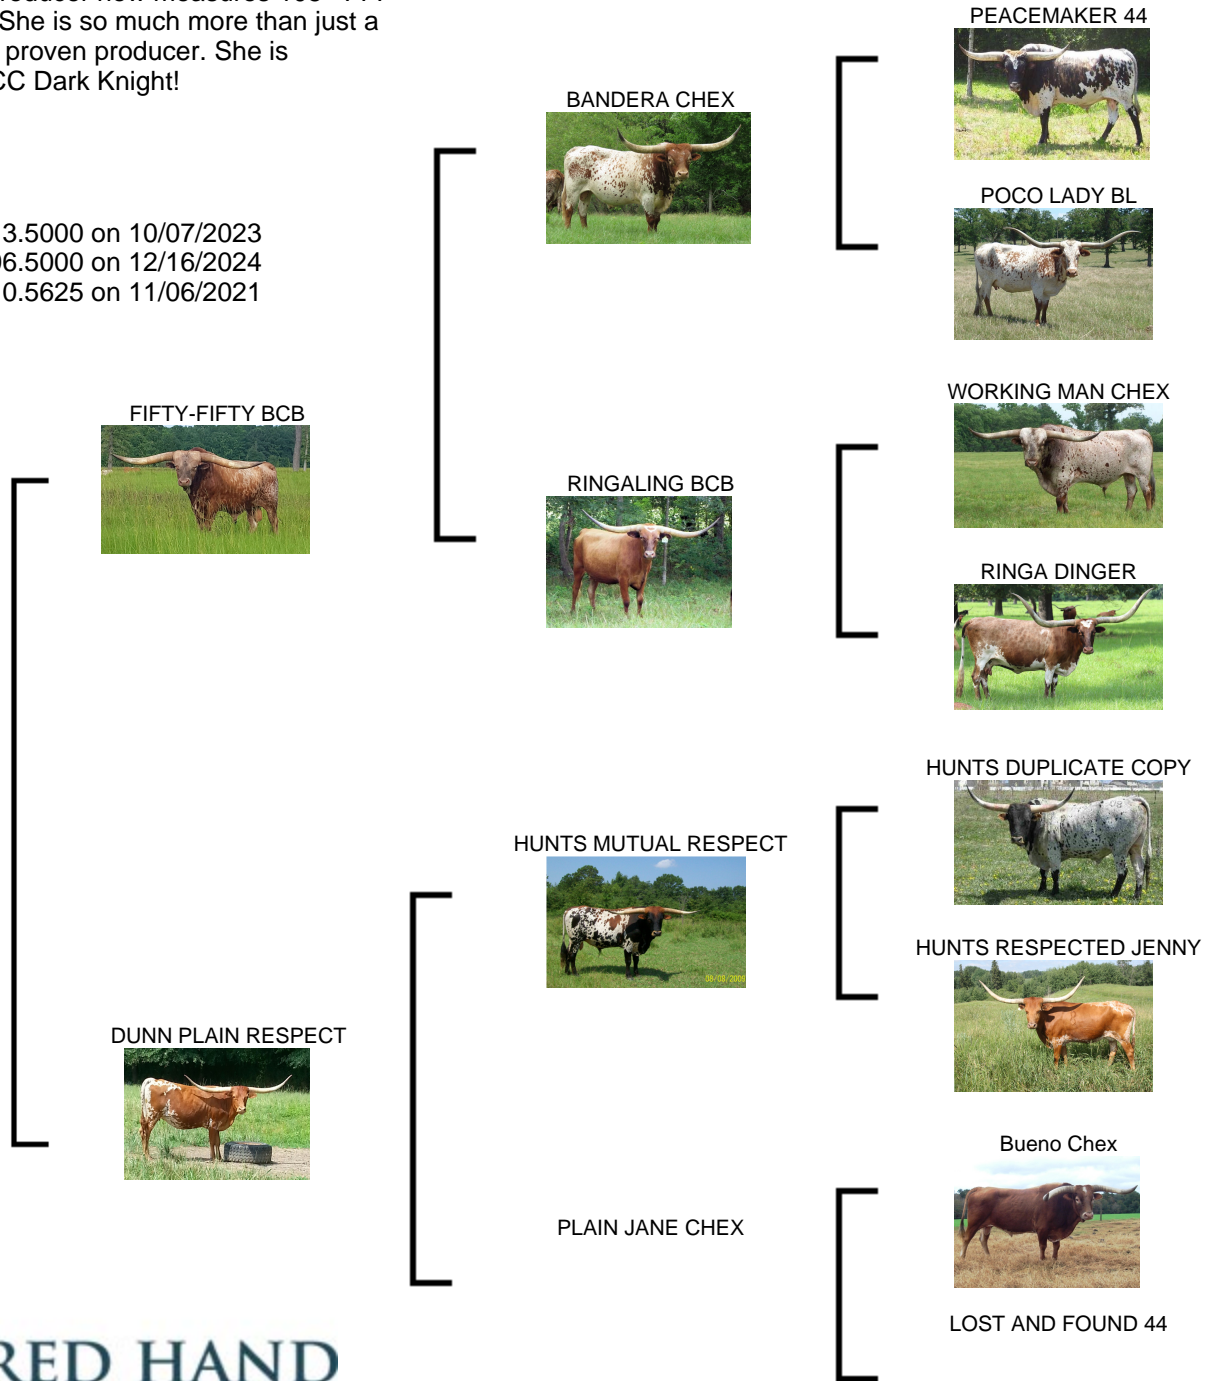

||DUNN LUCKY DICE ||

Date of Birth: 11/14/2012
Registration 1: CI284244
Breeder: Nancy C. Dunn
Owner: Cold Copper Ranch

Courtesy of Cold Copper Ranch Jacee Smith

What can you say about perfection, Lucky Dice is perfect in every way! Fantastic producer now measures 105" TTT and the 9th largest TTT. She is so much more than just a pretty face, she is a true, proven producer. She is currently bred back to PCC Dark Knight!

Total Horn: 113.5000 on 10/07/2023
TTT: 106.5000 on 12/16/2024
Composite: 210.5625 on 11/06/2021

||DUNN LUCKY DICE ||

<http://www.hiredhandsoftware.com>